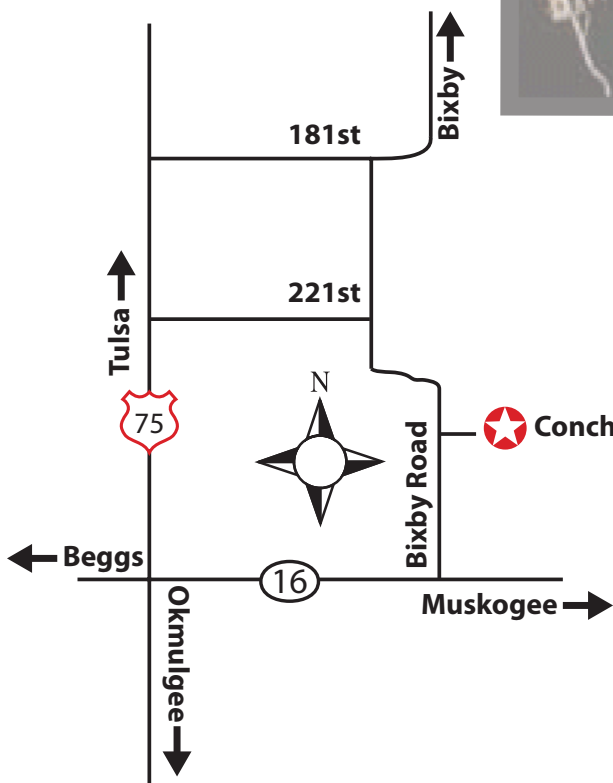

Concharty

United Methodist Church

Wild Onion Dinner

Saturday, March 27, 2010

11a.m. - 3p.m.

Adults & Take Out \$8
Children 12 & Under \$5

- Concharty is located at 19040 Garfield Road. 4 miles North on Bixby Road from HWY 16 & 1 mile East on Garfield Road.
- Bixby Road is 6 miles east of HWY 75 following HWY 16.
- Concharty is located 12 miles south of Bixby following Bixby Road.

Concharty United Methodist Church
19040 Garfield Rd | Okmulgee, OK 74447
918.366.8450 | info@kvnccate.com
www.kvnccate.com